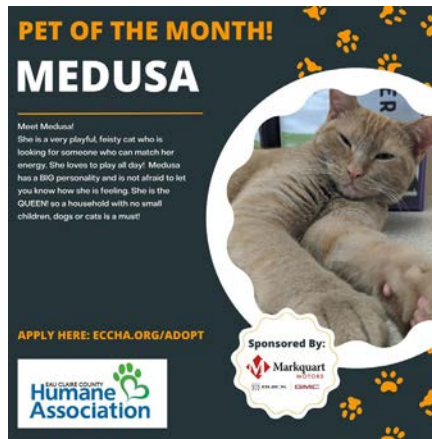

Don Miller Subaru East

Brown Paws Rescue Adoption Event

Don Miller Subaru East hosted a pet adoption event with Brown Paws Rescue. Through #SubaruLovesPets, every pet adopted was a \$100 donation.

Holiday Automotive Pet of the Week

Holiday Automotive features a Pet of the Week for the Fond du Lac Humane Society.

Meet Jack

Jack is a 7 1/2 year old mixed breed with piercing blue eyes and a fun personality to match! He is a very intelligent fella, who enjoys a good hike or a nice snooze next to you on the couch! Jack would benefit from a home which can offer him both physical and mental exercise, additionally we think he would prefer to be the only pup in the home. We believe he is housebroken and has done well in a home with a 10-year-old child. Jack has a lot of love to give and he's just waiting for his forever home to find him!

REMEMBER
We have a Mobile Pet
Adoption THIS
SATURDAY from 10am-
12pm

Ewald Kia of Oconomowoc

Mobile Pet Adoption Event

Ewald KIA of Oconomowoc hosted a mobile pet adoption event for the Humane Animal Welfare Society (HAWS) of Waukesha.

Markquart Motors

Humane Society Partnerships

Markquart Motors partners with the Chippewa Humane Association and Eau Claire County Humane Association where they feature a Pet of the Month and cover the adoption fee of a furry friend awaiting their forever home.