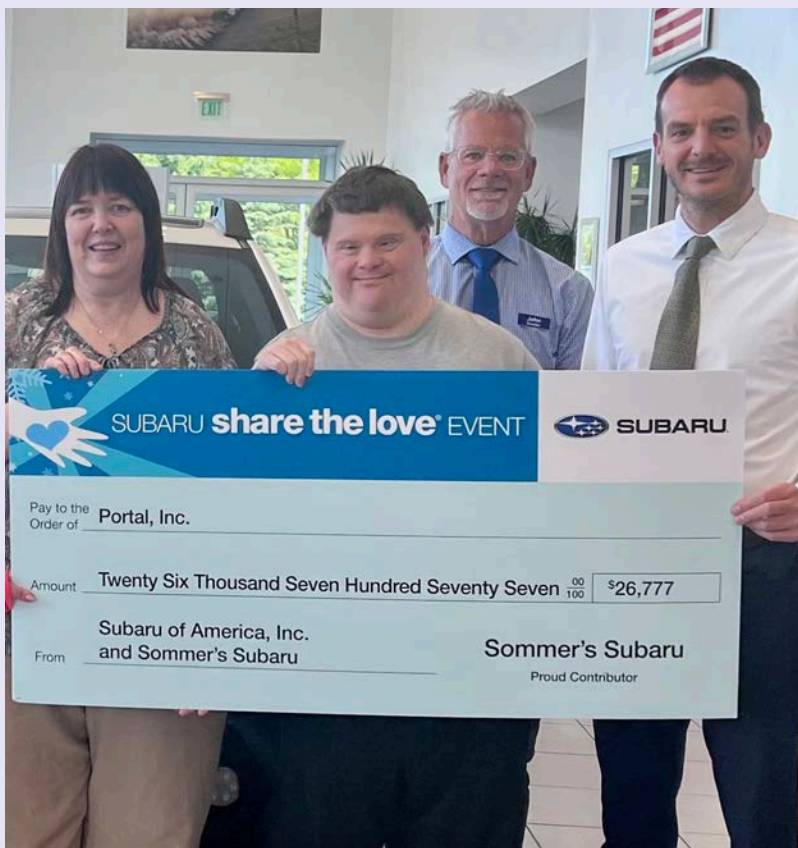

Bergstrom Automotive Support United Way

Together, the Bergstrom Team donated \$285,000 to help make a difference in their communities! 1 in 3 people benefit from the United Way.

Parsons of Eagle River Car Show for Veterans Resource Center

Parsons of Eagle River hosted their annual car show and raised up to \$1,000 of proceeds for the Veterans Resource Center.

Kocourek Subaru

#ShareTheLove with Big Brothers Big Sisters

Kocourek Subaru presented their hometown charity, Big Brothers Big Sisters of Northcentral Wisconsin, with over \$22,000 in contributions from their #sharethelove event. Subaru of America, Inc. contributed to making the donation possible.